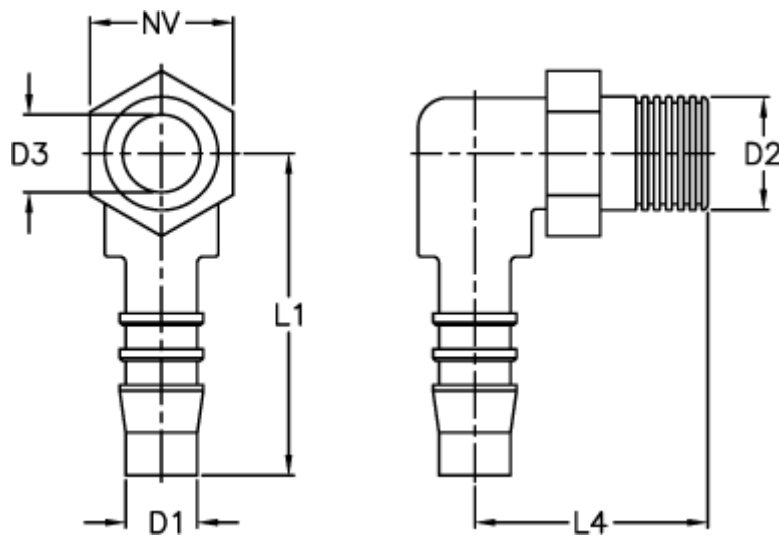

Article number: 027308918008

Description: Norma hose coupling WES 8 / 1/4 NPT

Measures

D1 = 8

D2 = NPT

D3 = 5.6

L1 = 33.0

L4 = 30.5

NV = 14